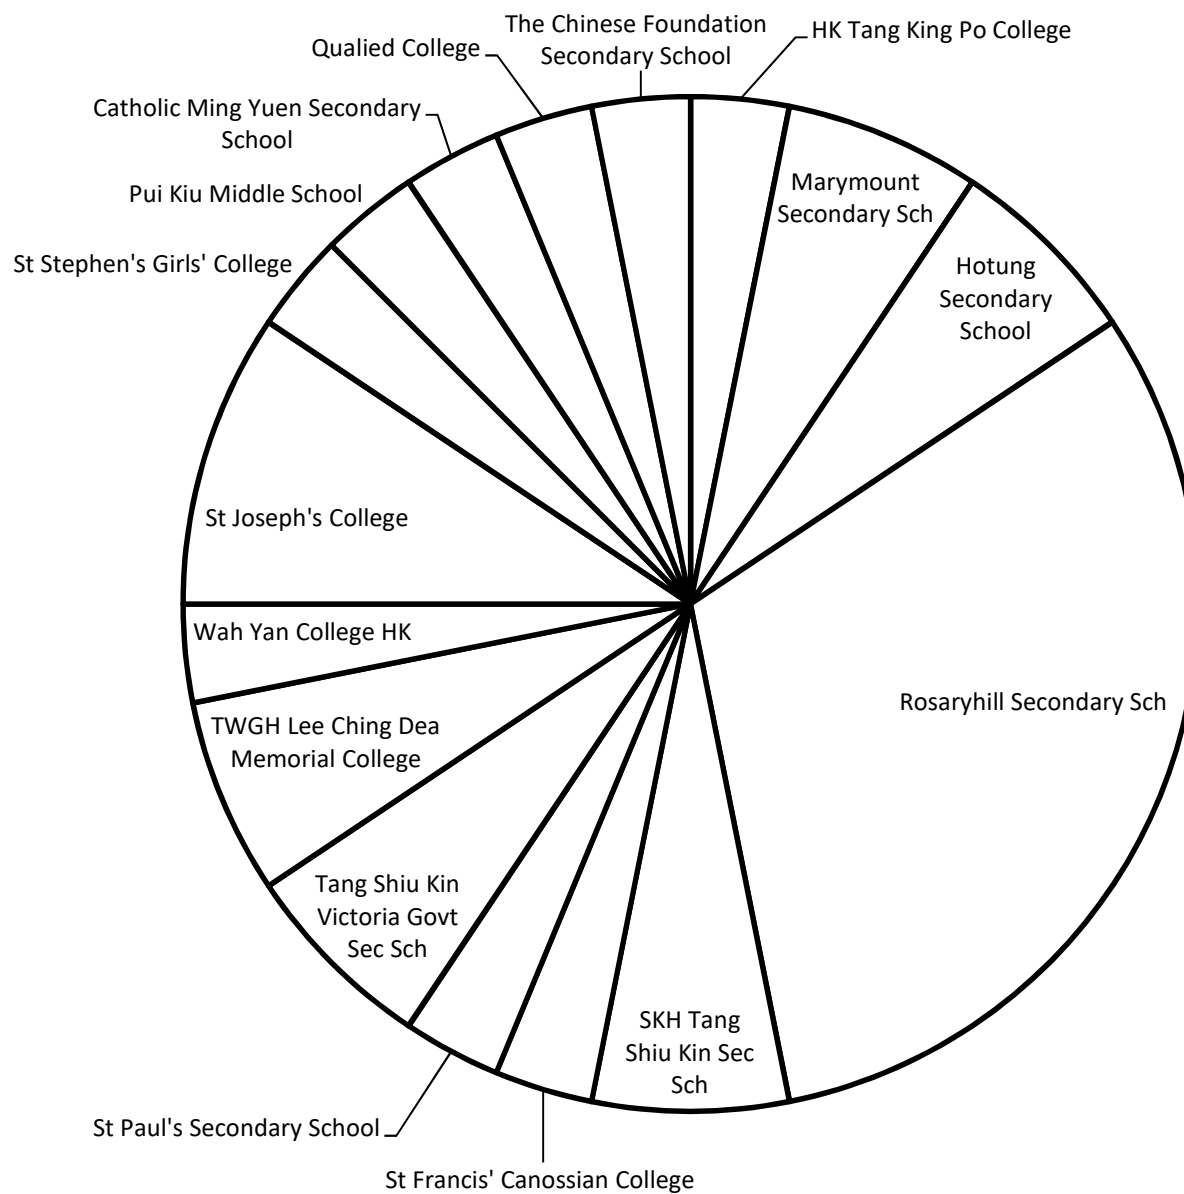

Rosaryhill School (Primary Section)
Secondary School Places Allocation Analysis 2016 / 2018

SSPA 2016-2018
Being Allocated to the Parents' First to Fifth Choices